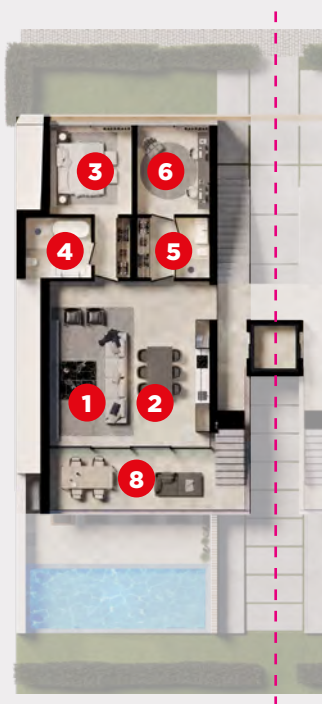

PENTHOUSE APARTMENTS PINHEIRO

PARKING SPACE

APARTMENT

ROOFTOP

- 1 Living Room
- 2 Open Kitchen
- 3 Master Bedroom
- 4 Bathroom
- 5 WC with shower
- 6 Studio
- 7 Pool
- 8 Terrace
- 9 Rooftop Terrace
- 10 Garage
- 11 Elevator
- 12 Storage
- 13 Technical Area

Total Area

132 m² (approx.)

The information contained in this document is purely indicative and may be subject to change without prior notice for technical, commercial, or legal reasons.