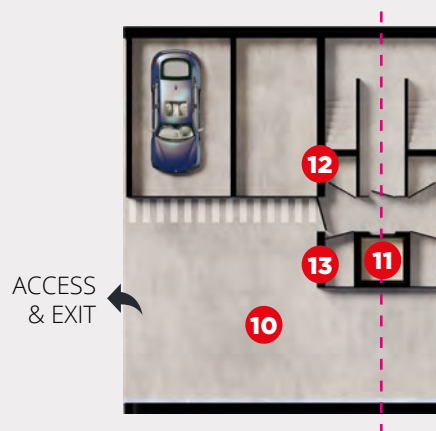

PENTHOUSE APARTMENTS PINHEIRO

PARKING SPACE

APARTMENT

ROOFTOP

- 1 Living Room
- 2 Open Kitchen
- 3 Master Bedroom
- 4 Bathroom
- 5 WC with shower
- 6 Studio
- 7 Pool
- 8 Terrace
- 9 Rooftop Terrace
- 10 Garage
- 11 Elevator
- 12 Storage
- 13 Technical Area

Total Area

132 m² (approx.)

The information contained in this document is purely indicative and may be subject to change without prior notice for technical, commercial, or legal reasons.